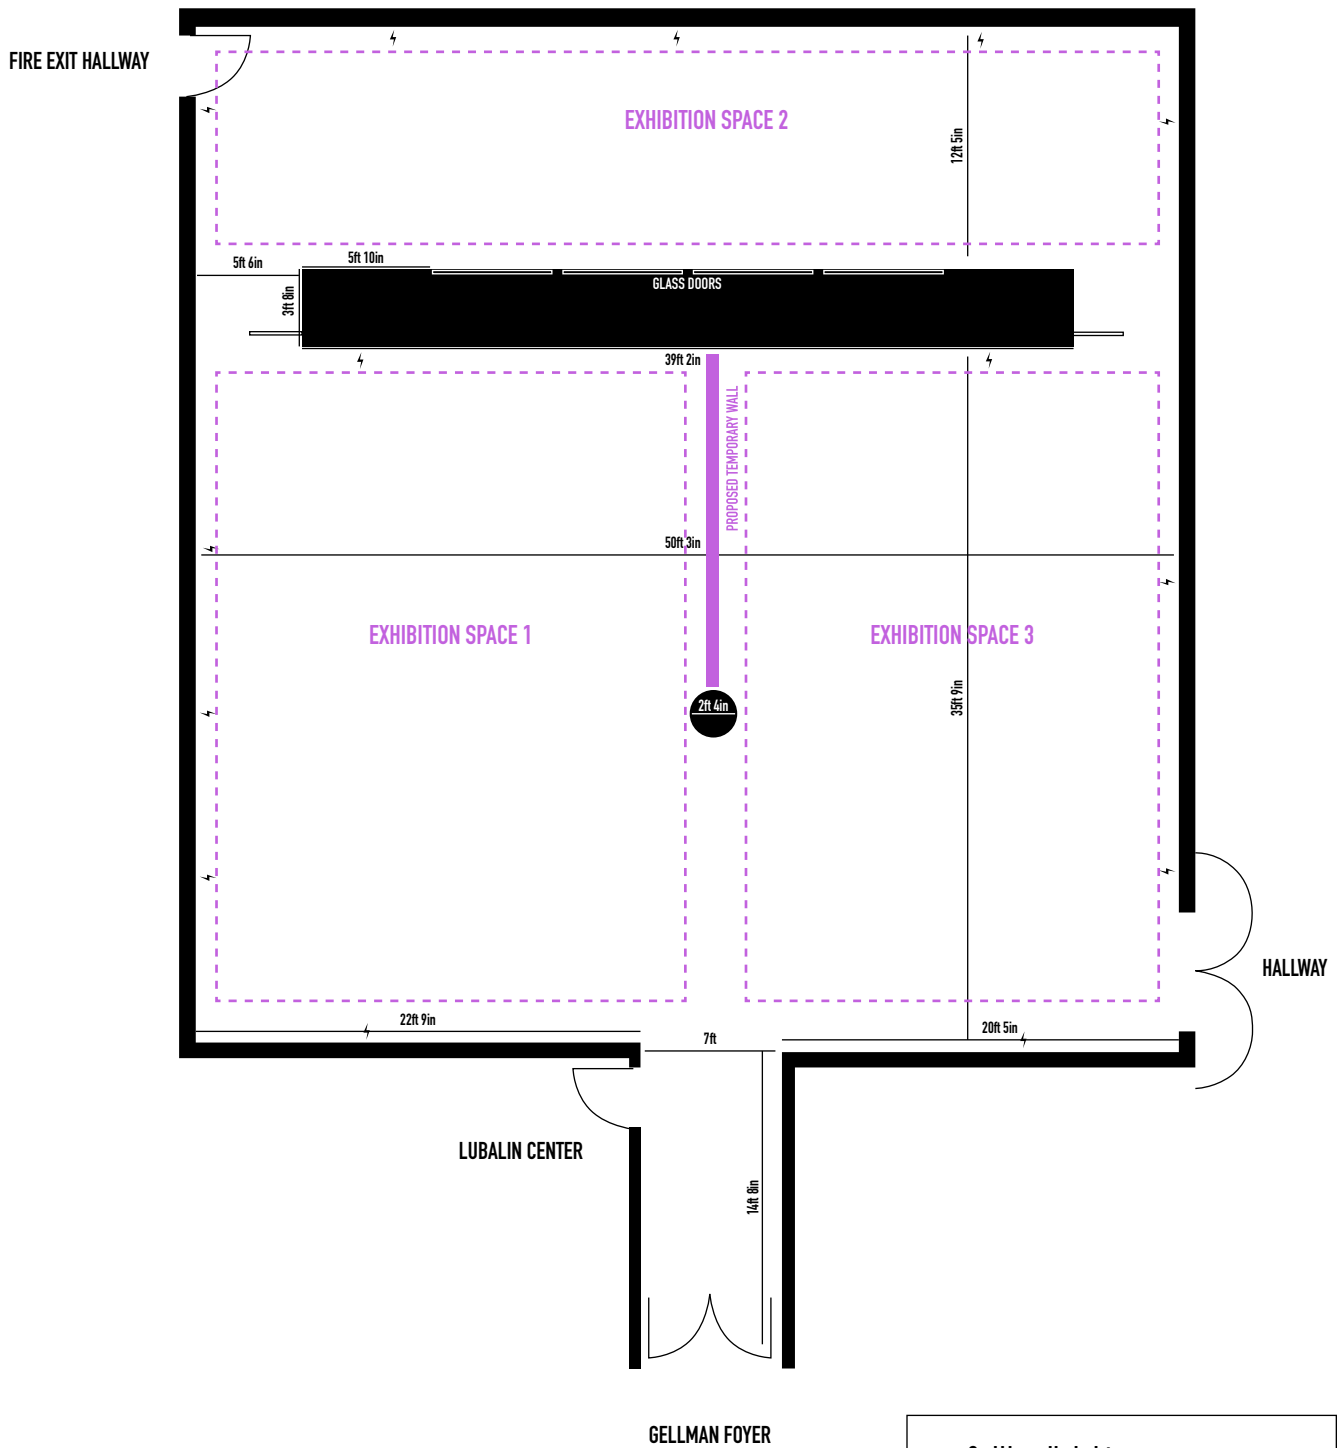

41 COOPER GALLERY
41 Cooper Square

Ceiling Heights -
Entrance: 10ft
Main Gallery: 12ft
High Ceiling: 35ft
Electrical Outlets - ⚡