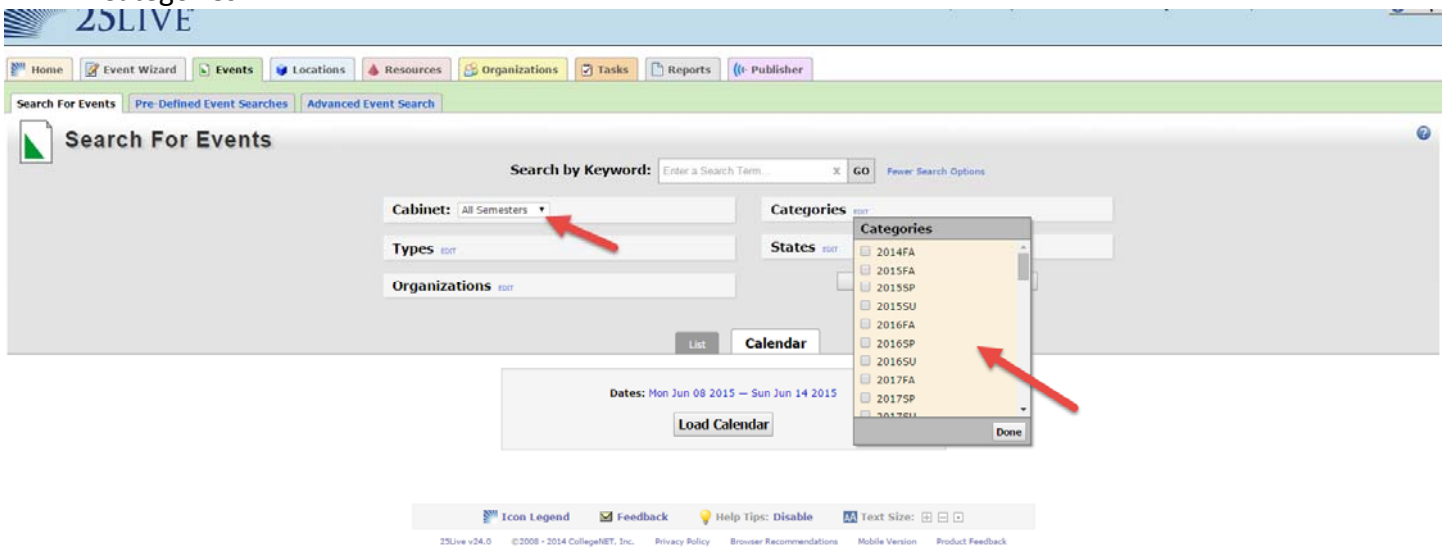

Searching for the Academic Schedule on 25Live

- 1) Login into 25Live
- 2) Click Events tab

- 3) When searching courses in an academic term, click “more search options”.

- 4) Click “All Semesters” in the drop down list next to Cabinet then, click the academic term next to Categories.

- 5) Click the blue highlighted dates and set the term start and end dates then, click done. Click “Go” to run report.

6) You can view the academic schedule by selecting “List” or “Calendar”.

The screenshot shows the 'Search For Events' interface. At the top, there are navigation tabs: Home, Event Wizard, Events, Locations, Resources, Organizations, Tasks, Reports, and Publisher. Below these are search options: Search For Events, Pre-Defined Event Searches, and Advanced Event Search. The main search area includes a 'Search by Keyword' field, a 'Cabinet' dropdown (set to 'All Semesters'), 'Types' and 'Organizations' fields with 'EDIT' links, and 'Categories' and 'States' fields with 'EDIT' links. 'GO' and 'START OVER' buttons are present. Below the search filters, there are two buttons: 'List' and 'Calendar', both highlighted with red arrows. The bottom section shows a calendar view for August 30 and September 1, with various course listings such as HSS-1-K, CH-261-1, 41CS 427, MA-240-E, HSS-1-F, HSS-1-G, HSS-1-H, ESC-110.1-1, ARCH-103-1, CHE-152-1, HSS-1-J, HSS-1-N, ARCH-103-1, CHE-152-1, HSS-1-L, HUM-306-1, ESC-121-K, 41CS 504, HSS-1-L, AP 207, HUM-306-1, MA-223-E, 41CS 505, CH-110-D, 41CS 105, CH-160-C2, MA-111-B, and 41CS 506.