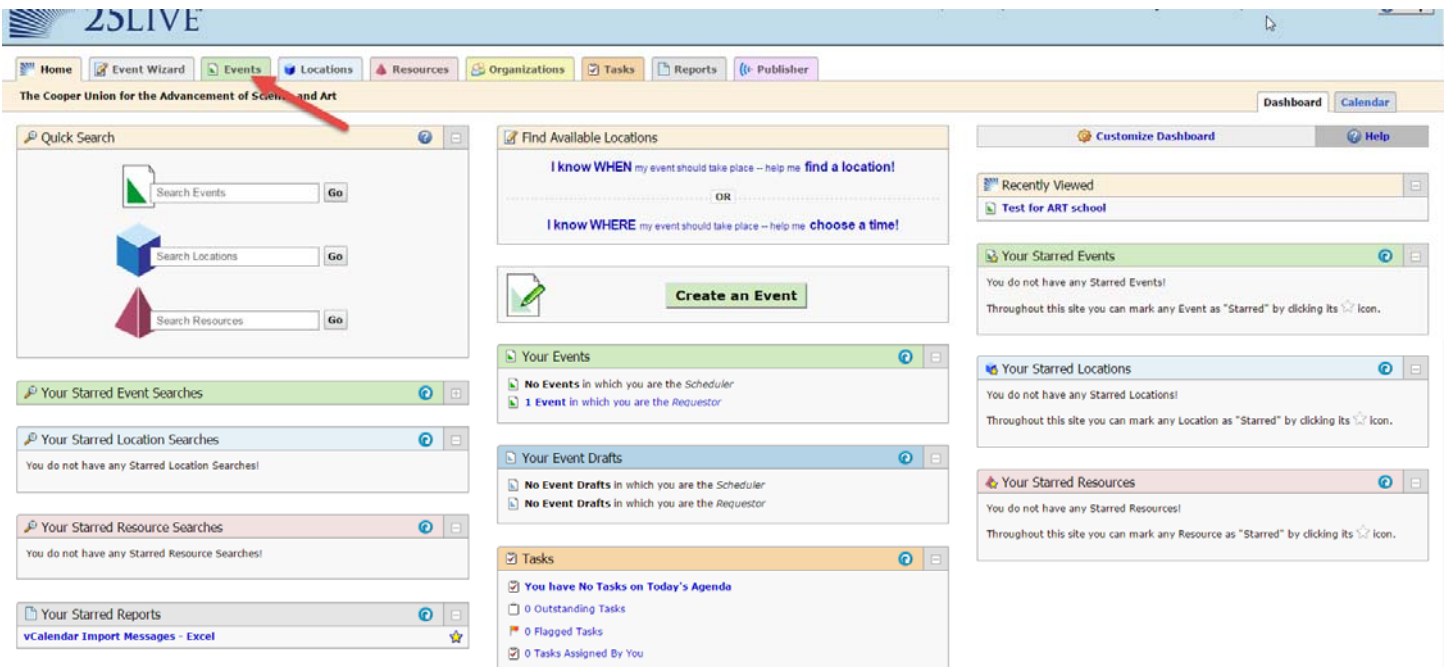

Searching for the Academic Schedule on 25Live

- 1) Login into 25Live
- 2) Click Events tab

- 3) When searching courses in an academic term, click “more search options”.

- 4) Click “All Semesters” in the drop down list next to Cabinet then, click the academic term next to Categories.

- 5) Click the blue highlighted dates and set the term start and end dates then, click done. Click “Go” to run report.

6) You can view the academic schedule by selecting “List” or “Calendar”.

The screenshot shows the 'Search For Events' interface. At the top, there are navigation tabs: Home, Event Wizard, Events, Locations, Resources, Organizations, Tasks, Reports, and Publisher. Below these are search options: Search For Events, Pre-Defined Event Searches, and Advanced Event Search. The main search area includes a 'Search by Keyword' field, a 'Cabinet' dropdown (set to 'All Semesters'), 'Types' and 'Organizations' fields with 'EDIT' links, and 'Categories' and 'States' fields with 'EDIT' links. 'GO' and 'START OVER' buttons are present. Below the search filters, there are two buttons: 'List' and 'Calendar', both highlighted with red arrows. The bottom section shows a calendar view for August 30 and September 1, with various course listings such as HSS-1-K, CH-261-1, 41CS 427, MA-240-E, HSS-1-F, HSS-1-G, HSS-1-H, ESC-110.1-1, ARCH-103-1, CHE-152-1, HSS-1-J, HSS-1-N, ARCH-103-1, CHE-152-1, HSS-1-L, HUM-306-1, ESC-121-K, 41CS 504, HSS-1-L, AP 207, HUM-306-1, MA-223-E, 41CS 505, CH-110-D, 41CS 105, CH-160-C2, MA-111-B, and 41CS 506.