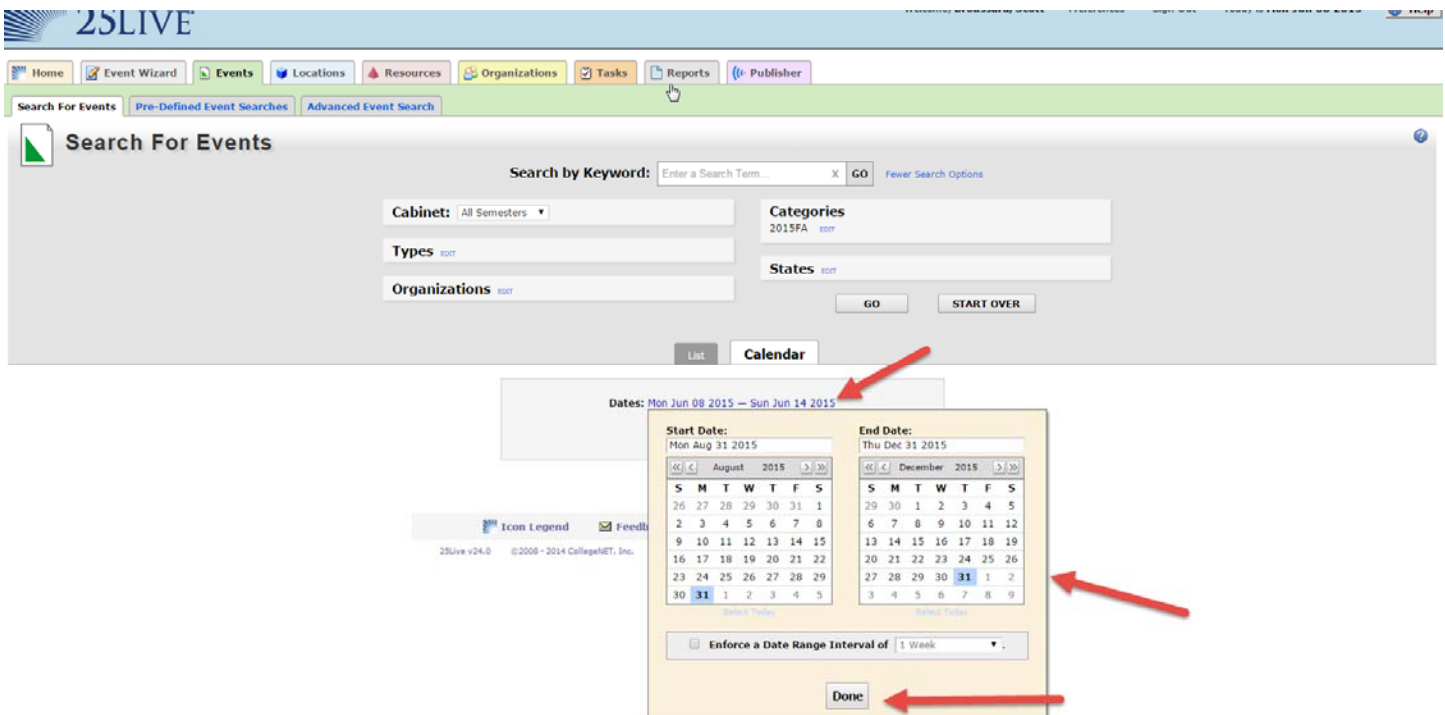

Searching for the Academic Schedule on 25Live

- 1) Login into 25Live
- 2) Click Events tab

- 3) When searching courses in an academic term, click “more search options”.

- 4) Click “All Semesters” in the drop down list next to Cabinet then, click the academic term next to Categories.

- 5) Click the blue highlighted dates and set the term start and end dates then, click done. Click “Go” to run report.

6) You can view the academic schedule by selecting “List” or “Calendar”.

The screenshot shows the 'Search For Events' interface. At the top, there are navigation tabs: Home, Event Wizard, Events, Locations, Resources, Organizations, Tasks, Reports, and Publisher. Below these are search options: Search For Events, Pre-Defined Event Searches, and Advanced Event Search. The main search area includes a 'Search by Keyword' field, a 'Cabinet' dropdown (set to 'All Semesters'), 'Types' and 'Organizations' fields with 'EDIT' links, and 'Categories' and 'States' fields with 'EDIT' links. 'GO' and 'START OVER' buttons are present. Below the search filters, there are two buttons: 'List' and 'Calendar', both highlighted with red arrows. The bottom section shows a calendar view for August 30 and September 1, with various course listings such as HSS-1-K, CH-261-1, 41CS 427, MA-240-E, HSS-1-F, HSS-1-G, HSS-1-H, ESC-110.1-1, ARCH-103-1, CHE-152-1, HSS-1-J, HSS-1-N, ARCH-103-1, CHE-152-1, HSS-1-L, HUM-306-1, ESC-121-K, 41CS 504, HSS-1-L, AP 207, HUM-306-1, MA-223-E, 41CS 505, CH-110-D, 41CS 105, CH-160-C2, MA-111-B, and 41CS 506.